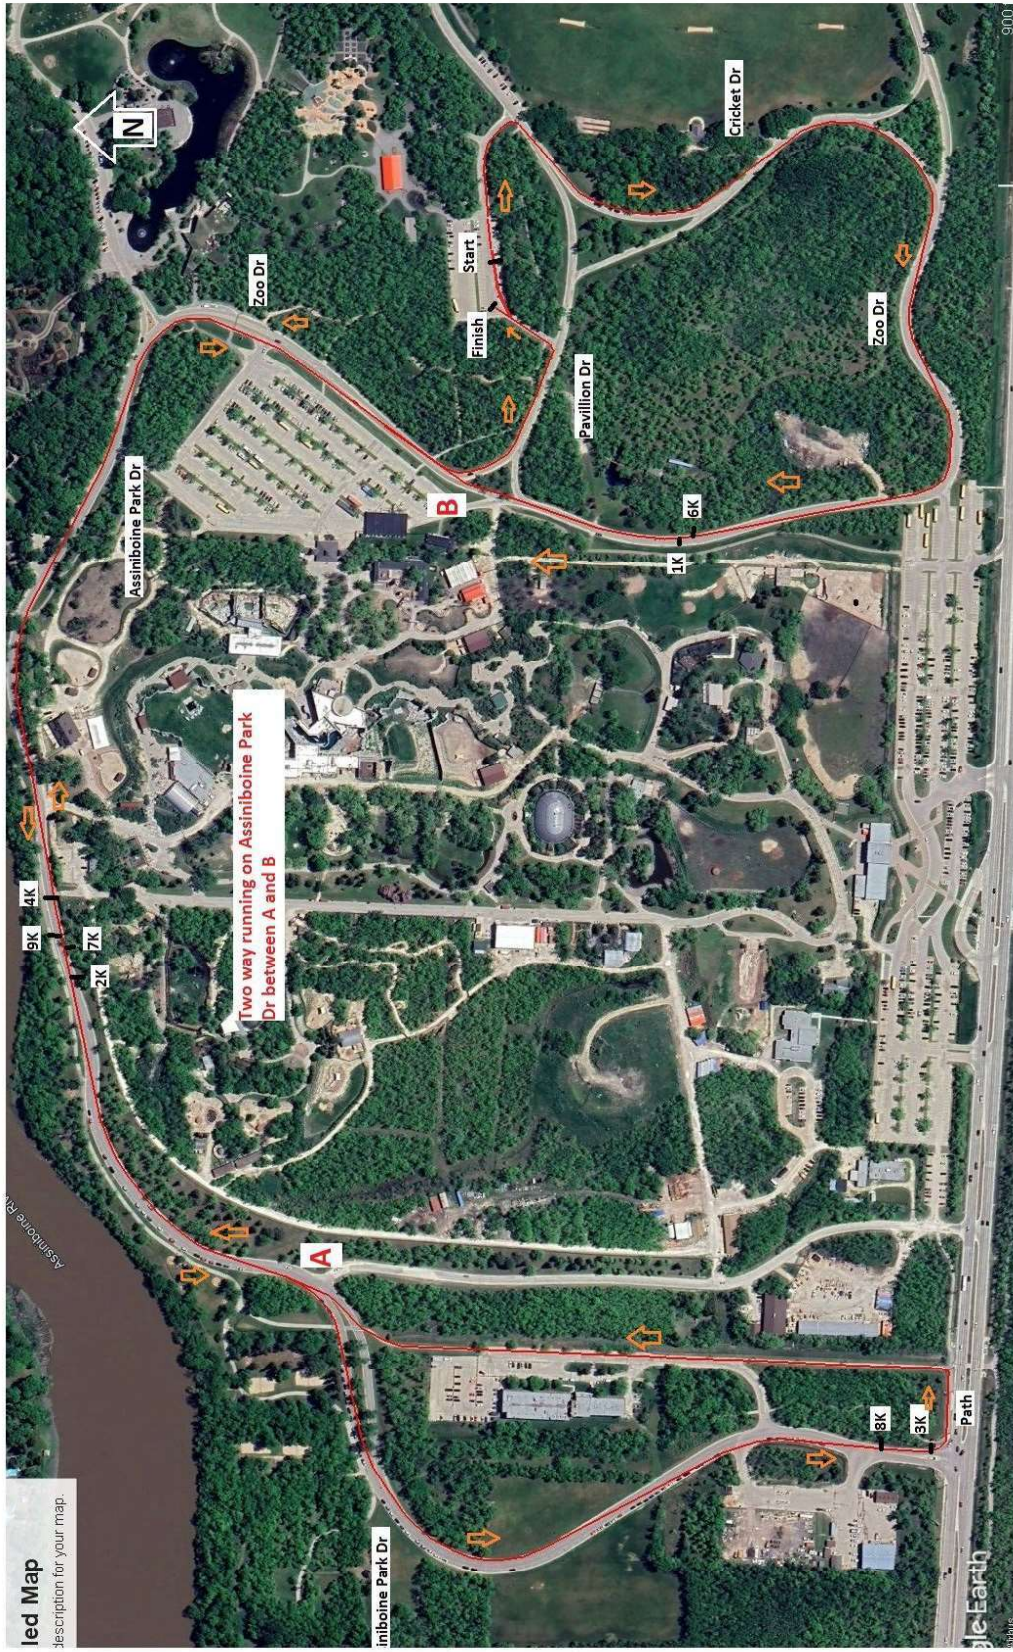

The Running Journey 10 Km

Assiniboine Park
Winnipeg MB

Athletics Canada Certified
MB-2024-017-DRY
Certification expires Dec 31, 2034

Course Description:
Entire course is SPR
10 Km is two loops of course
Start east bound in parking lot
Veer right through parking lot entrance (SE)
Turn right at Pavillion Dr (West)
Turn left onto Cricket Dr (South)
Turn right at Zoo Dr (West then North)
Turn left at Assiniboine Park Dr and continue to park exit (West then South)
Turn left onto Bike Path (East)
Turn left at Path intersection (North)
Turn right onto Assiniboine Park Dr (NE, East)
Turn right at Zoo Dr (South)
Turn left at Pavillion Dr (East)
Turn left into parking lot and veer right to start line (East)
Start second lap which is same as first.
Enter parking lot at end of second lap and proceed straight to Finish Line (NE)

Km Splits:
1K: 95 m North of no parking sign
2K: 47.5 m west of corner fence post at Gate 7
3K: 6.5 m South of concrete pillar at park exit
4K: 4 m West of 30 Km sign
5K: 15.93 m NW of drainage pipe in culvert (5 Km start)
6K: 14 m North of no parking sign
7K: 26 m West of corner fence post at Gate 7
8K: 14 m North of concrete pillar at park exit
9K: 10 m West of east edge of Gate 7

Start Line
Eastern most tree on median
14.45 m
Marker
9.30 m
Drainage Pipe in culvert
Marker is even with north edge of yellow parking lot lines

Finish Line: At Parking lot exit
First cement block on median
11.68 m
Marker
4.55 m
First Yellow Line
Runner's Path