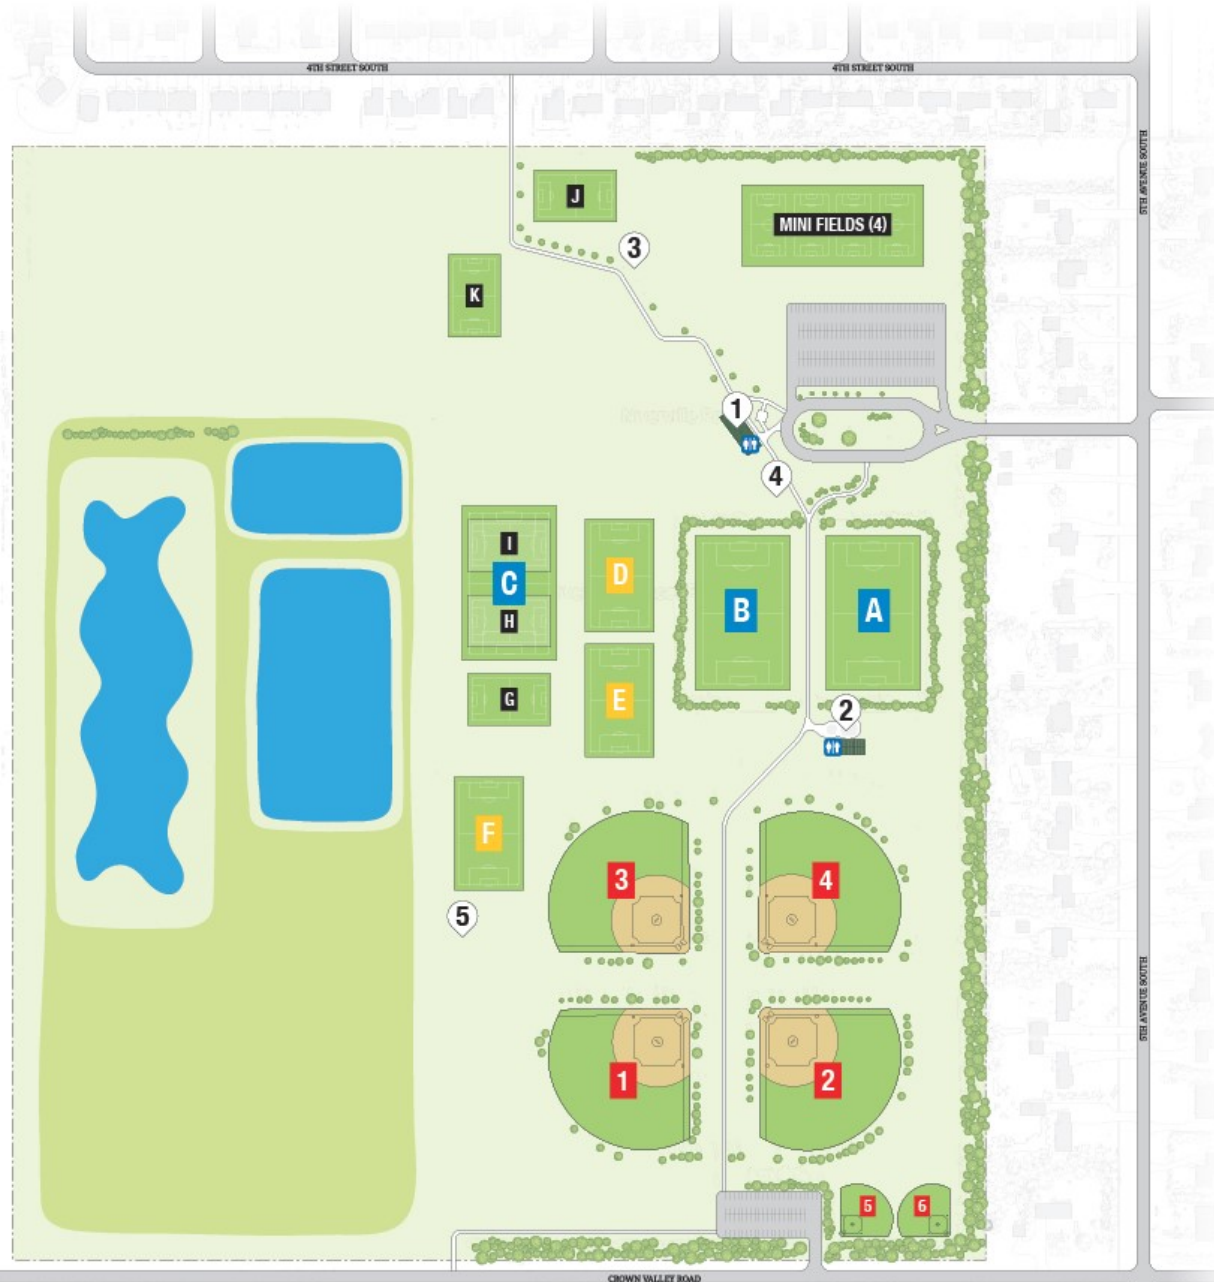

# Hespeler Park

## LEGEND

- 1** PICNIC SHELTER
- 2** SPLASH PAD / SWINGS
- 3** NATURAL PLAYGROUND
- 4** EXERCISE EQUIPMENT
- 5** WETLANDS PAVILLION
-  PUBLIC RESTROOM
-  BASEBALL DIAMOND
-  U17 SOCCER FIELD
-  U12 SOCCER FIELD
-  U10 SOCCER FIELD
-  STREET
-  PATH/SIDEWALK