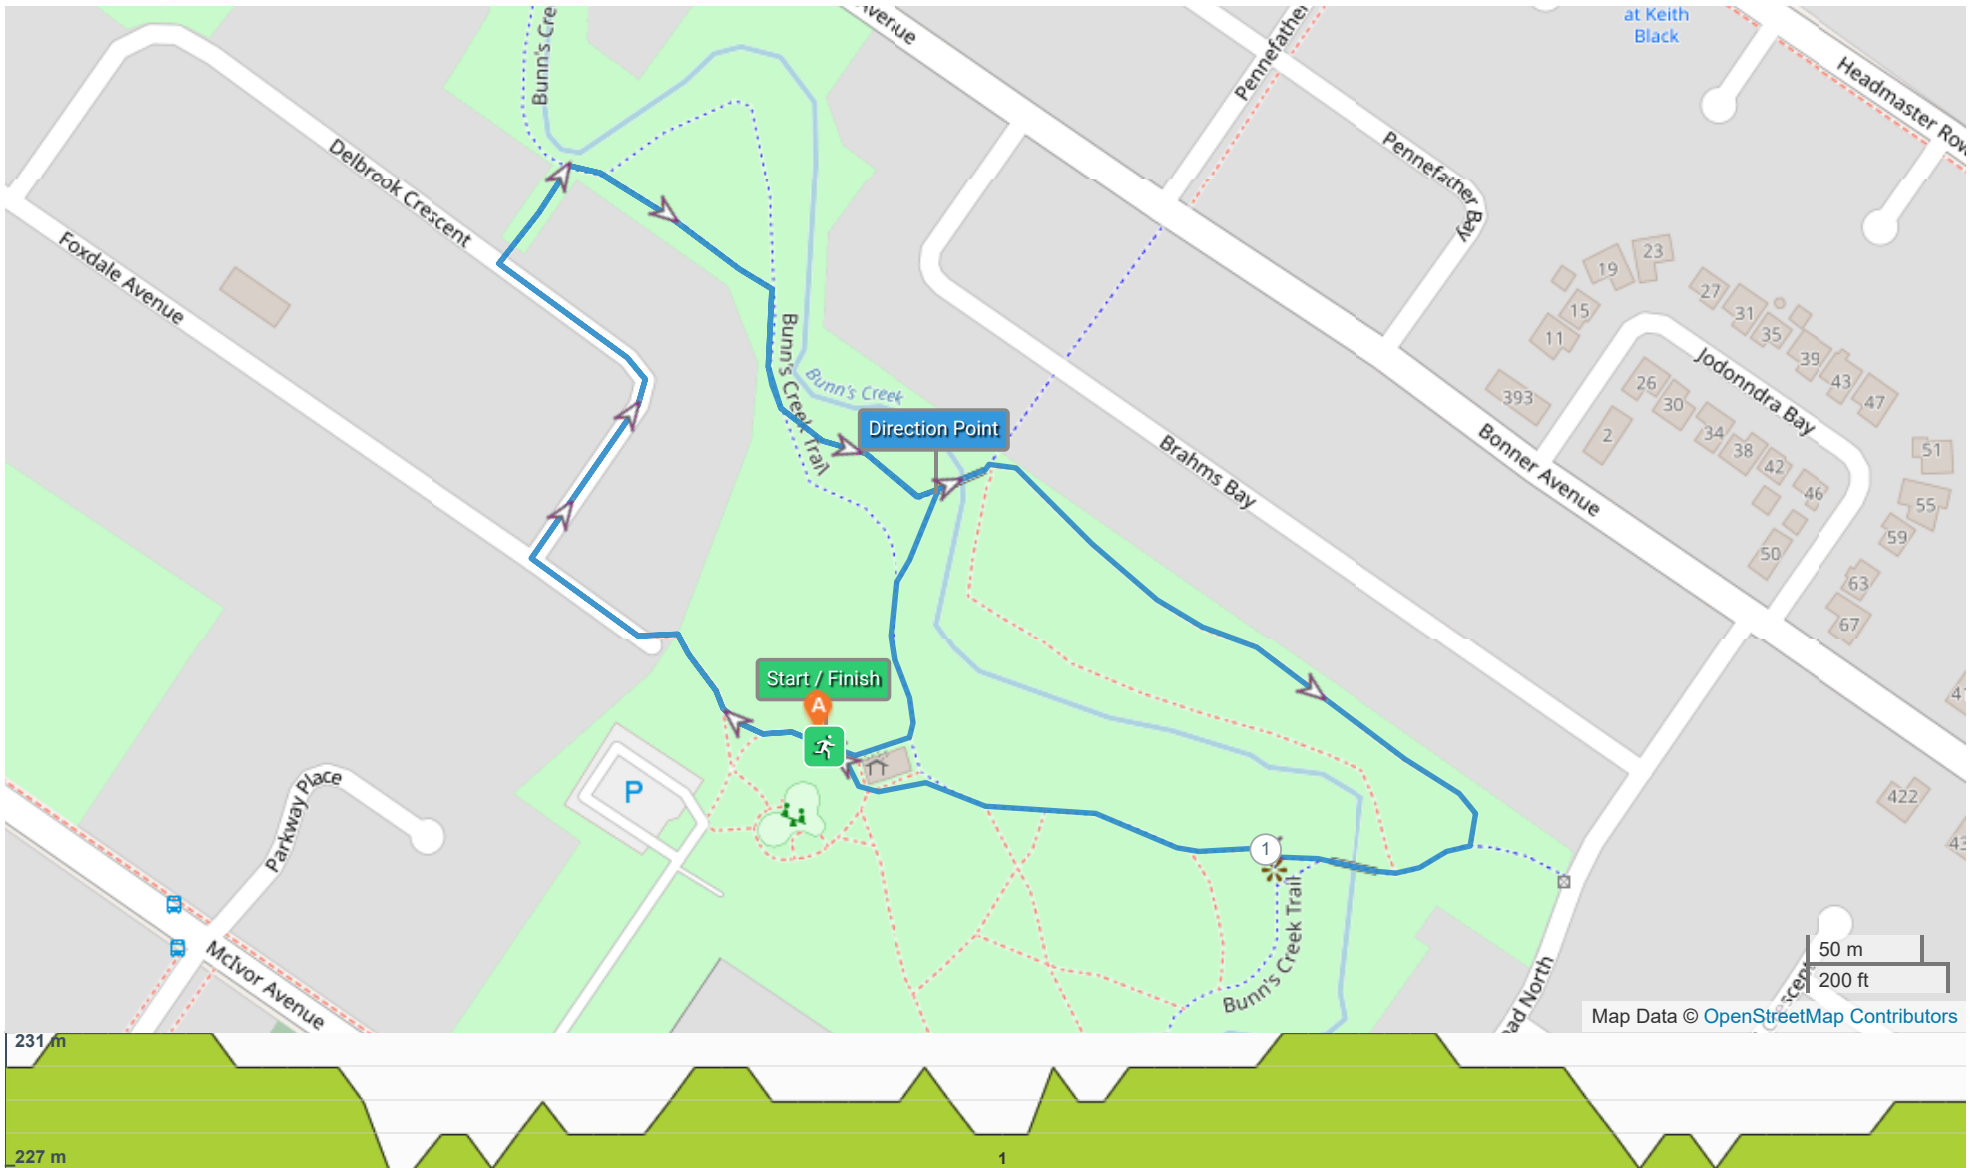

Ice Cream Run #6 - Bunn's Creek - 2k

2k route is two laps. On lap one, keep left at the Direction Point. On lap two, keep right at the Direction Point.